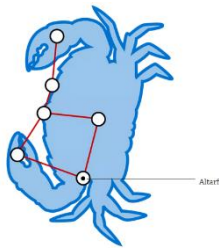

Aries: The Ram

The ram with a golden fleece was central to the myth of Jason and the Argonauts, who quested across the Black Sea to retrieve it.

Libra: The Scales

This constellation represents the set of scales, usually carried by Virgo. Maybe she dropped them, and now they float, lost in the night sky.

Cancer: The Crab

It's unclear why the Greeks chose the humble crab to receive its own constellation, but scholars suggest it may be the crab that nipped Hercules' ankle.

Sagittarius: The Centaur

This constellation represents a famous centaur (a man-horse hybrid from Greek myth), who the Greeks believed to be the inventor of archery.

Hydra: The Water Snake

One of the largest constellation, this snake slithers through the night sky.

Pegasus: The winged horse

Named after the flying horse from Greek Mythology, Pegasus includes the light emitted by the Andromeda Galaxy.

Orion: The Hunter

One of the most famous constellation, this represents a famous hunter. His sword contains the Orion Nebula, a cluster of ancient, dying stars.

Ursa Major: The Great Bear

Named for Callisto, who was transformed into a bear, this constellation includes 'The Plough'.